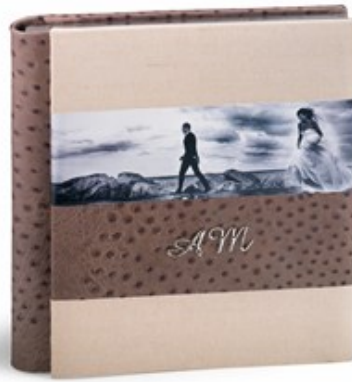

TROPEA

Composition front cover in écru canvas and ostrich print full grain leather with photo, option of steel initials. Brown or ivory bookmark, optional gold or silver page edges.

[Do you want to know the prices?](#)